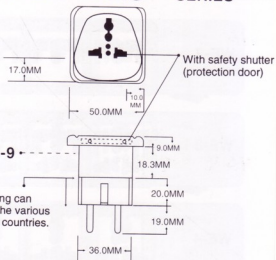

Universal Travel Adapter - Link up the whole world.

16A 250V

Italy

16A 250V

Italy
(inlay way)

16A 250V

Middle East

16A 250V

Egypt, Israel

15A 250V

Australia, New Zealand, China

15A 250V

Australia, New Zealand, China

15A 250V

Taiwan, USA, Japan, Canada
(220V only)

16A 250V

Denmark

20A 250V

Taiwan, USA, Japan, Canada
(220V only)

NEW WAS- SERIES