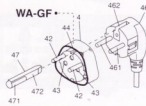

20A 250V

Taiwan, USA, Japan, Canada
(220V only)

NEW WAS- SERIES

The following can assemble the various plugs of all countries.

U.S. Patent 5,577,923

New product already on sale!!!

Our travel adapter plugs are designed with a selection of series interchangeable pins for multinational use and share a same common socket.

Use demonstration : You can insert the german or french plug into the adapter through the medium of item no. WA-GF

Dimension: mm