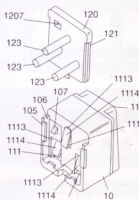

20A 250V

Taiwan, USA, Japan, Canada
(220V only)

NEW WAS- SERIES

The following can assemble the various plugs of all countries.

U.S. Patent 5,577,923

New product already on sale!!!

Our travel adapter plugs are designed with a selection of series interchangeable pins for multinational use and share a same common socket.

Use demonstration : You can insert the german or french plug into the adapter through the medium of item no. WA-GF

Dimension: mm