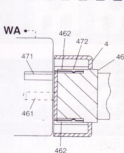

20A 250V

Taiwan, USA, Japan, Canada
(220V only)

NEW WAS- SERIES

The following can assemble the various plugs of all countries.

U.S. Patent 5,577,923

New product already on sale!!!

Our travel adapter plugs are designed with a selection of series interchangeable pins for multinational use and share a same common socket.

Use demonstration : You can insert the german or french plug into the adapter through the medium of item no. WA-GF

Dimension: mm