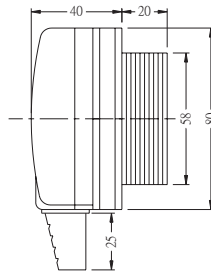

DIMENSION(mm)

APS-3

PS-3S, PS-4S, PS-5S

AF-12

STAINLESS

SUSQ

CONNECTING NUT