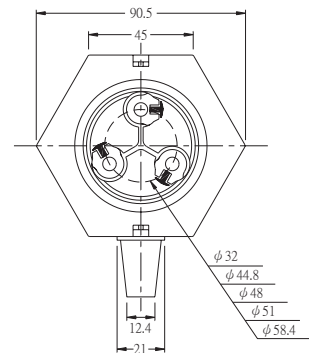

DIMENSION(mm)

APS-3

PS-3S, PS-4S, PS-5S

AF-12

STAINLESS

SUSQ

CONNECTING NUT