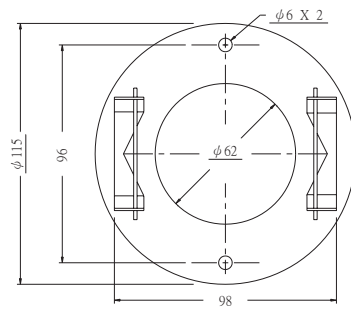

DIMENSION(mm)

APS-3

PS-3S, PS-4S, PS-5S

AF-12

STAINLESS

SUSQ

CONNECTING NUT