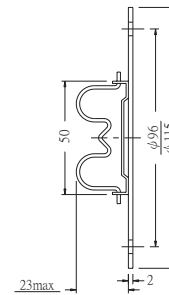

DIMENSION(mm)

APS-3

PS-3S, PS-4S, PS-5S

AF-12

STAINLESS

SUSQ

CONNECTING NUT