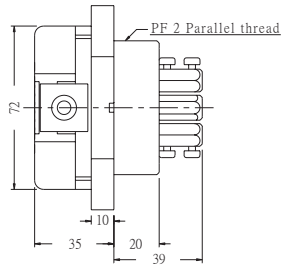

DIMENSION(mm)

APS-3

PS-3S, PS-4S, PS-5S

AF-12

STAINLESS

SUSQ

CONNECTING NUT