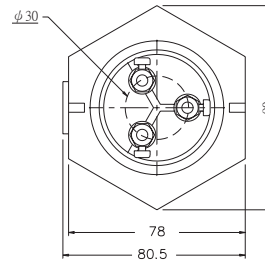

DIMENSION(mm)

APS-3

PS-3S, PS-4S, PS-5S

AF-12

STAINLESS

SUSQ

CONNECTING NUT